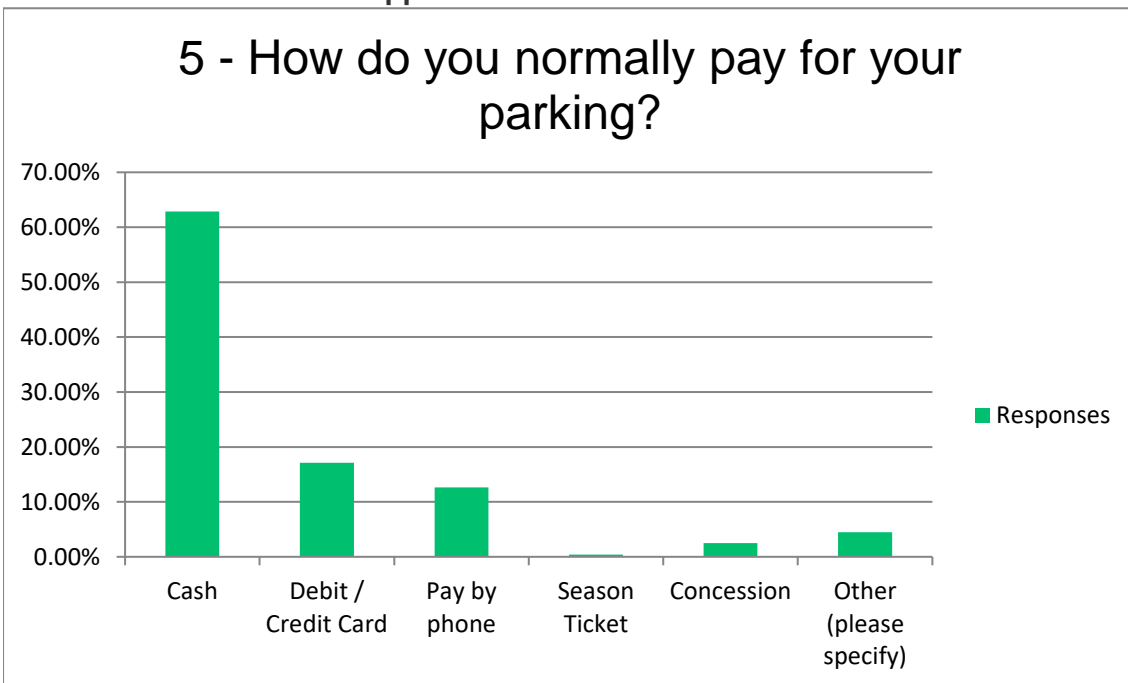

## Cashless Parking

Respondent ID	Response Date	Other (please specify)	Tags
114479323619	Dec 04 2023	1 Both cash and concession	
114473485294	Nov 27 2023	0 Park for one hour for free or use the bus and pen	
114472957537	Nov 27 2023	1 Usually free	
114472631292	Nov 26 2023	0 Blue badge	
114463582594	Nov 14 2023	0 Disabled blue badge	
114459551733	Nov 09 2023	0 I use cash and card... Cash if I have it on me.	
114459401367	Nov 09 2023	0 A mixture of the above.	
114451621974	Nov 01 2023	1 Varies by car park	
114449069525	Oct 29 2023	0 Cash at Union Terrace	
114448906721	Oct 29 2023	0 I use the park and ride	
114448614762	Oct 28 2023	0 Cash or card in equal measure	
114448082041	Oct 27 2023	0 CASH AND CONCESSION	
114447875450	Oct 27 2023	0 Cash or Debit card, depending on ease of use, q	
114447845509	Oct 27 2023	0 Debit card or Google pay	
114447760090	Oct 27 2023	1 Like the option of cash or card	
114447112728	Oct 26 2023	0 whatevers convenient	
114446834183	Oct 26 2023	1 Blue Badge	